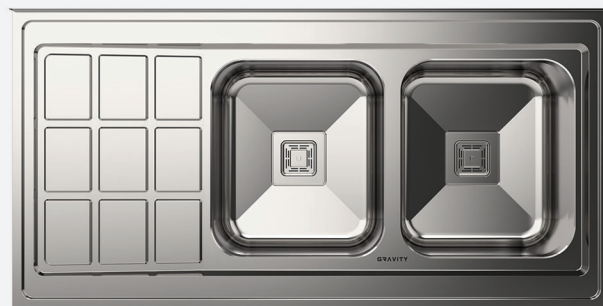

GS-733 Counter top | size : 120x60 cm