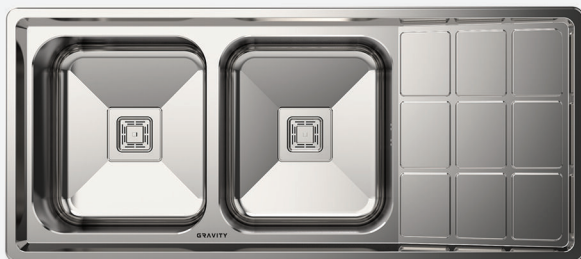

GS-705

Built_in | size : 116x50.5 cm

GS-706

Built_in | size : 116x50.5 cm

GS-707

Built_in | size : 116x50.5 cm