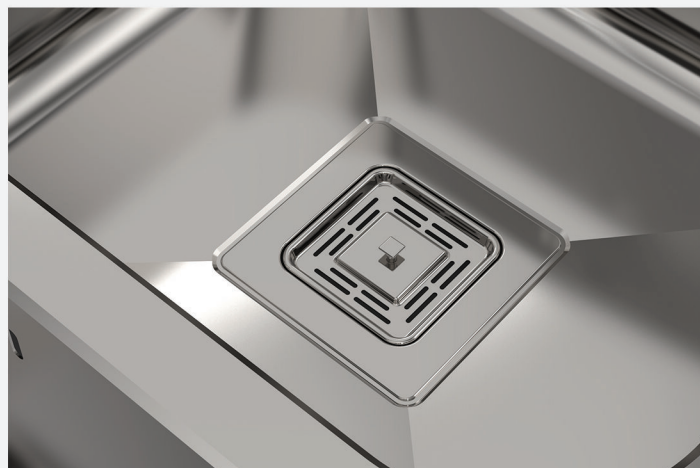

GS-705

Built_in | size : 116x50.5 cm

GS-706

Built_in | size : 116x50.5 cm

GS-707

Built_in | size : 116x50.5 cm

GS-730 Counter top | size : 120x60 cm

GS-731 Counter top | size : 120x60 cm