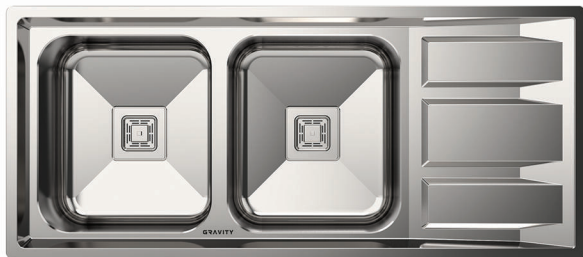

**GRAVITY**

**GS-701**

Built\_in | size : 116x50.5 cm

**GS-702**

Built\_in | size : 116x50.5 cm

**GS-703**

Built\_in | size : 116x50.5 cm

**GS-704**