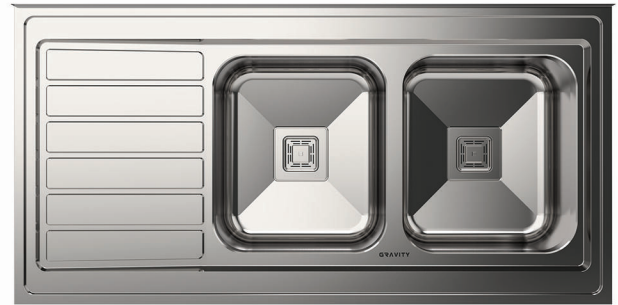

GS-731 Counter top | size : 120x60 cm