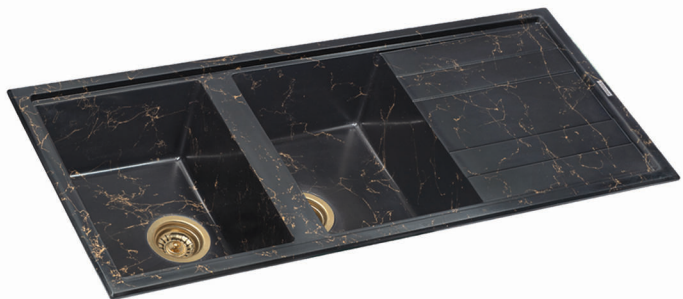

GRAVITY

GS-300

Built_in | size : 116x50 cm