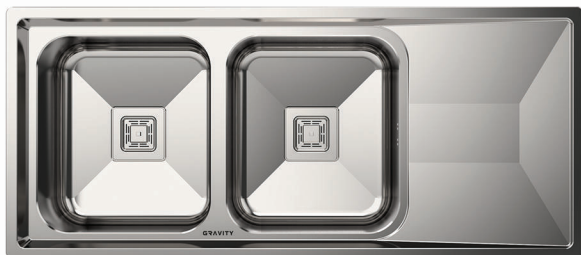

GRAVITY

GS-705

Built_in | size : 116x50.5 cm