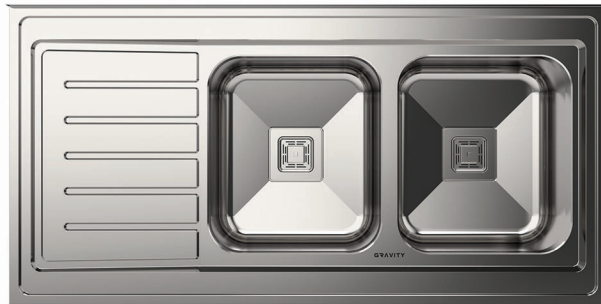

GS-732 Counter top | size : 120x60 cm