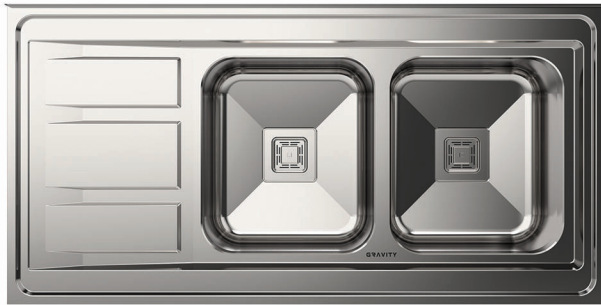

GRAVITY

GS-730 Counter top | size : 120x60 cm