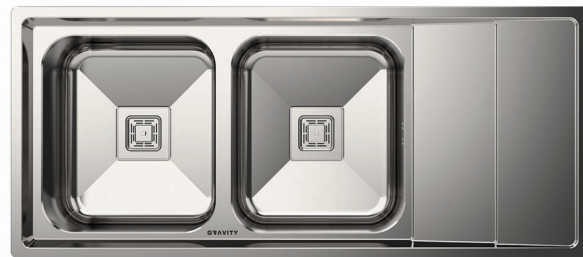

**GRAVITY**

**GS-701**

Built\_in | size : 116x50.5 cm

**GS-702**

Built\_in | size : 116x50.5 cm

**GS-703**

Built\_in | size : 116x50.5 cm

**GS-704**